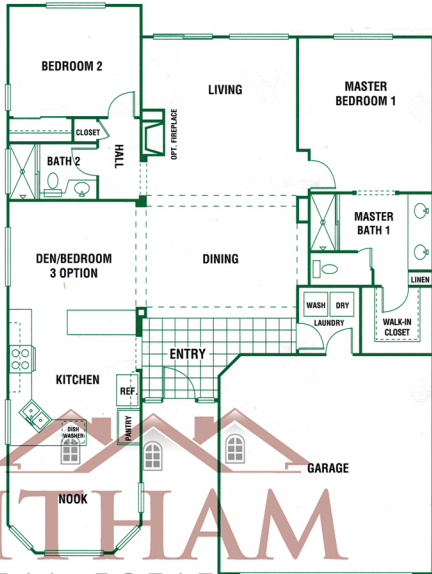

2nd Master Bedroom Option

Bedroom 3 Option

Plan 1482
2 bedroom, plus den • 2 bath
2 car garage
1482 square feet
(Optional 3 bedroom or double
master bedrooms available)