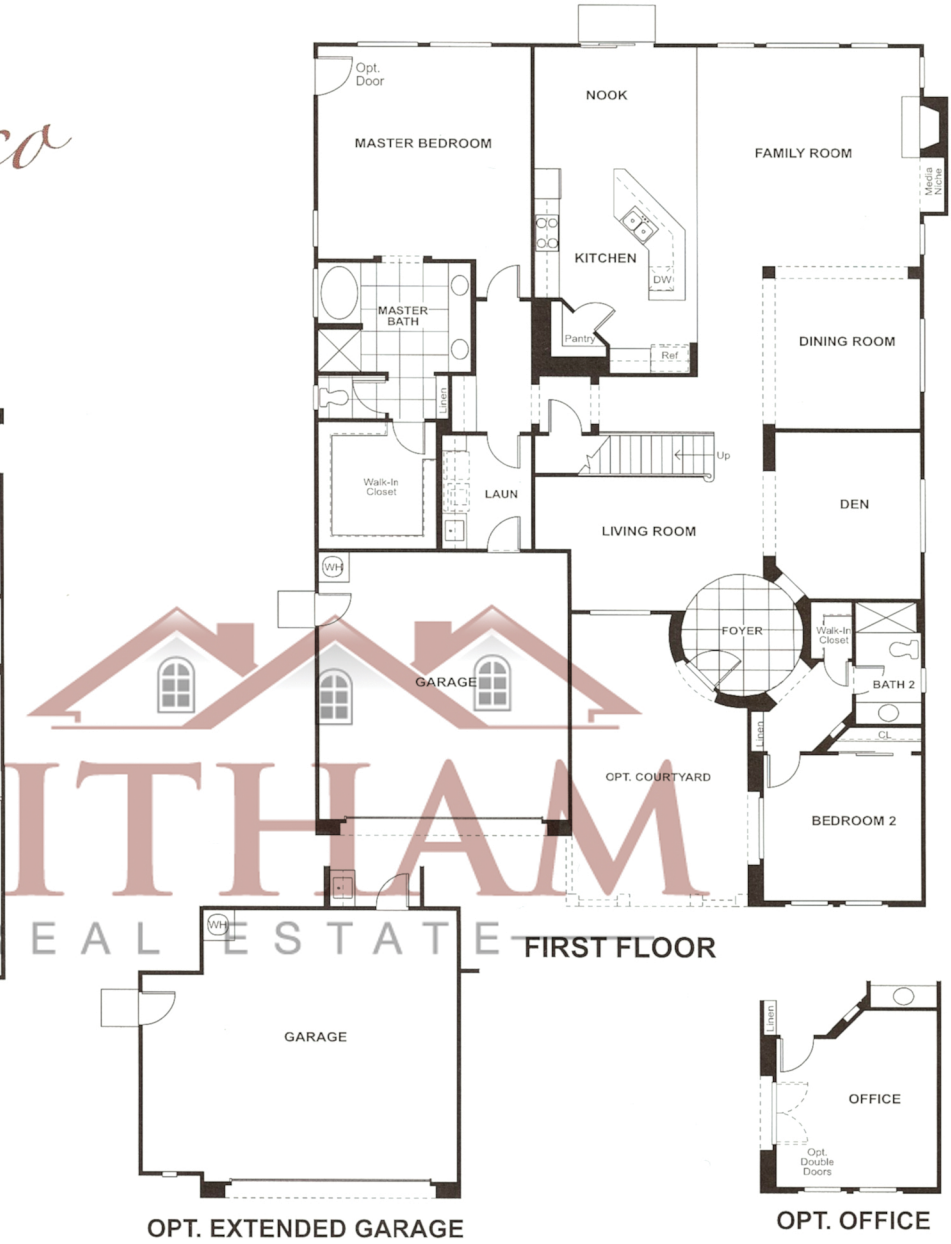

San Francisco

PLAN 994

- 2 bedrooms, 2 baths, den/bonus room
- 3245 Sq. Ft. (Approx.)

ELEVATION A

ELEVATION B

ELEVATION C