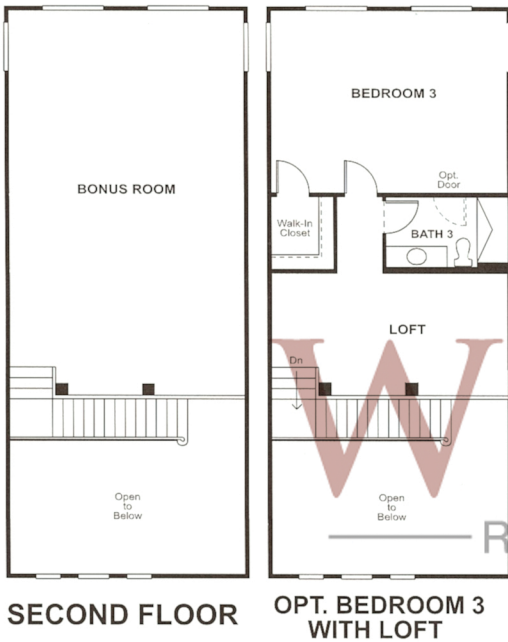

San Francisco

PLAN 994

- 2 bedrooms, 2 baths, den/bonus room
- 3245 Sq. Ft. (Approx.)

ELEVATION A

ELEVATION B

ELEVATION C