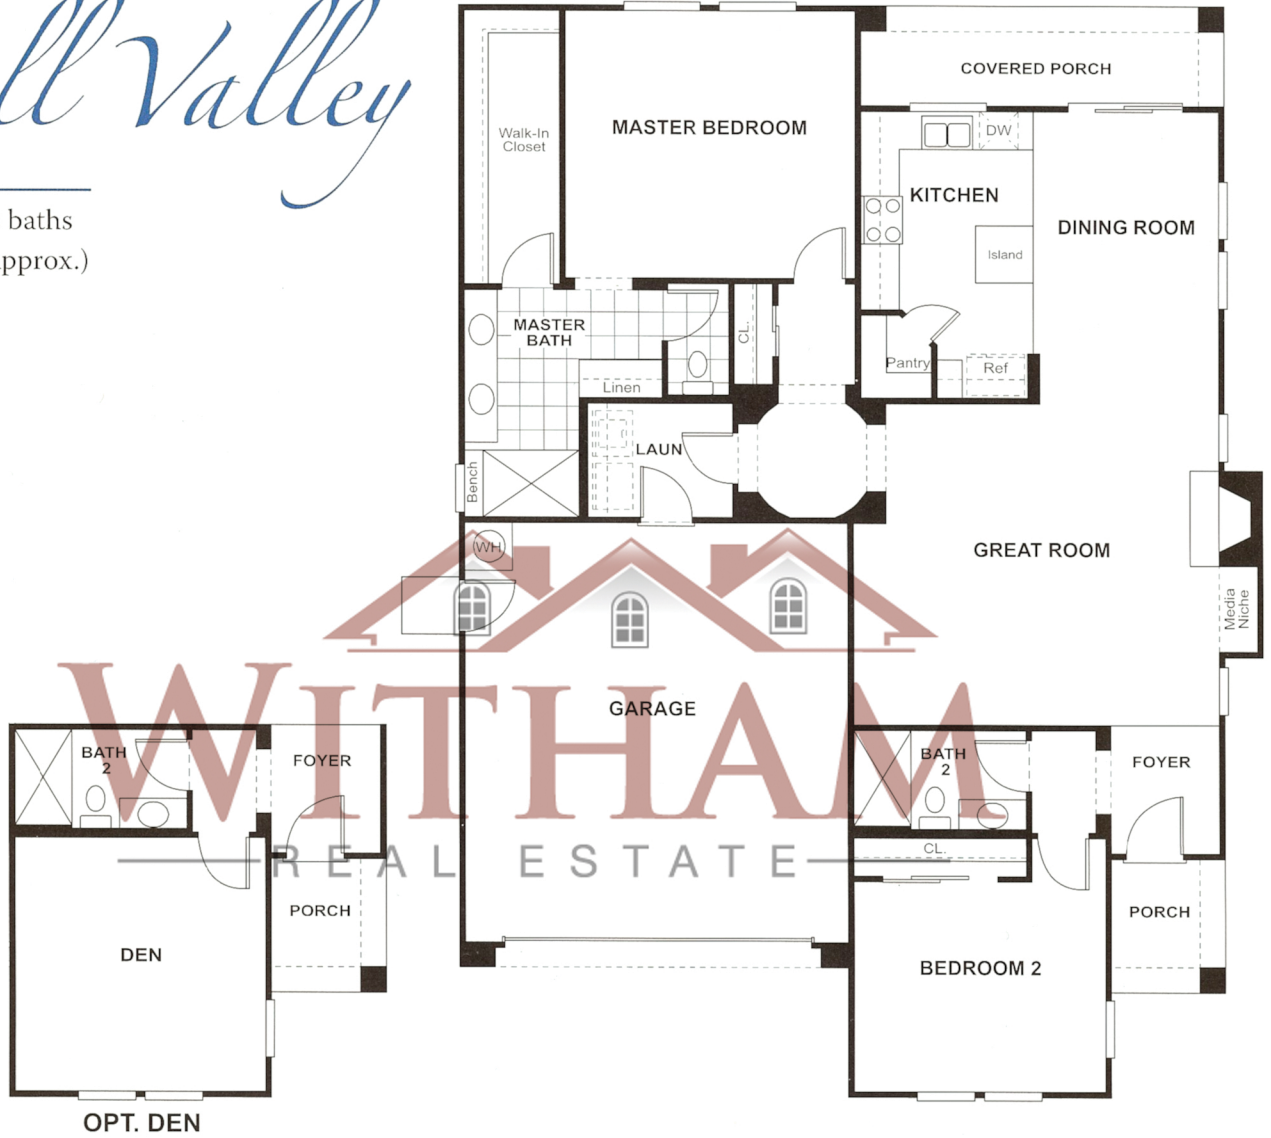

Mill Valley

PLAN 972

- 2 bedrooms, 2 baths
- 1502 Sq. Ft. (Approx.)

ELEVATION A

ELEVATION B

ELEVATION C