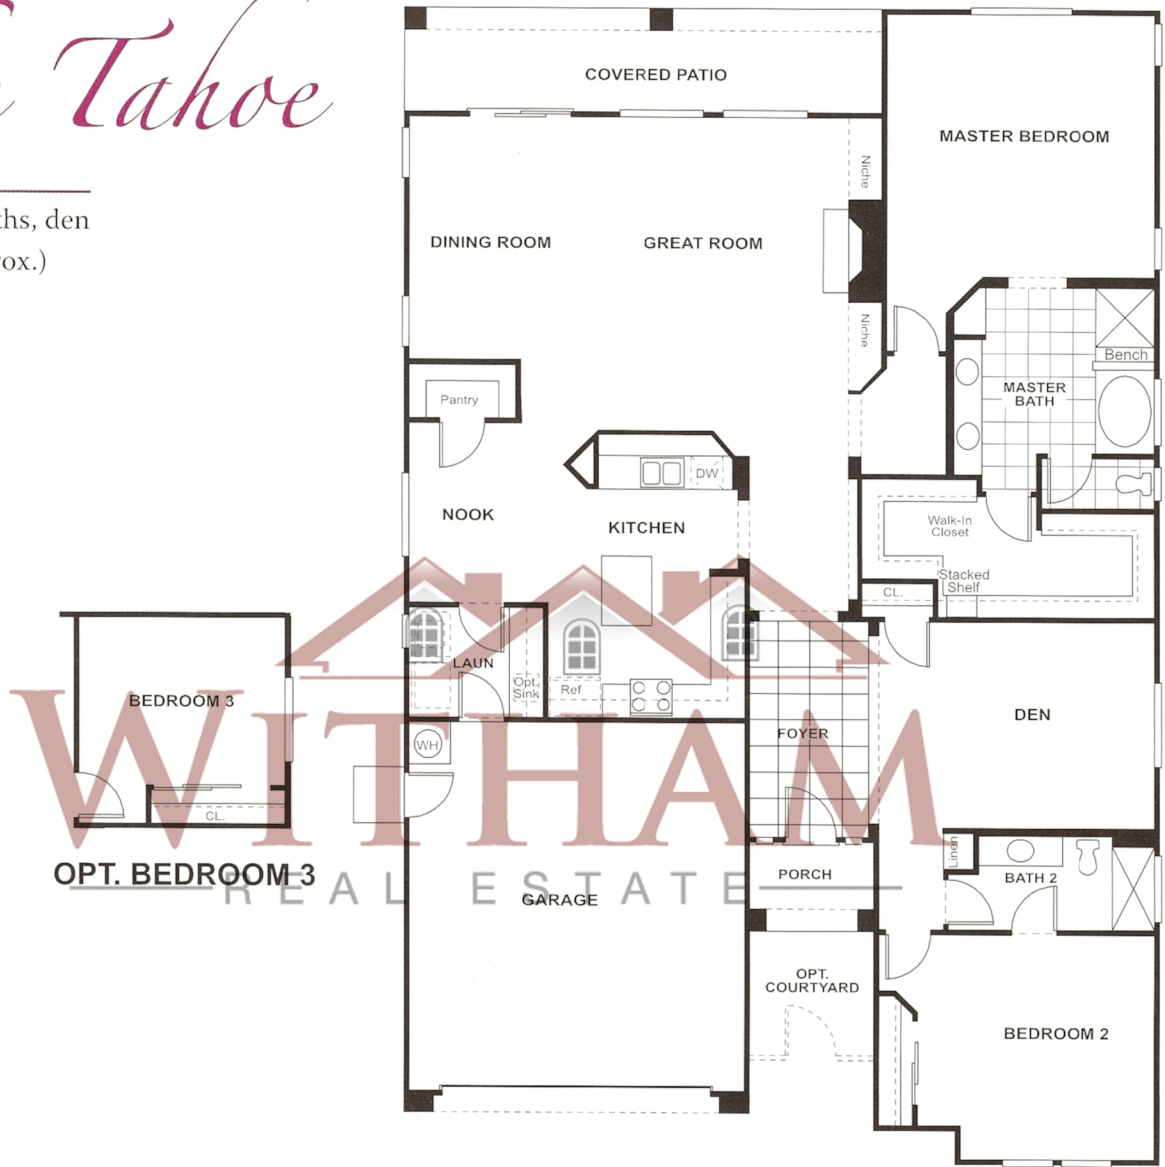

*Lake Tahoe*

PLAN 983

- 2 bedrooms, 2 baths, den
- 2229 Sq. Ft. (Approx.)

OPT. BEDROOM-3

ELEVATION A

ELEVATION B

ELEVATION C