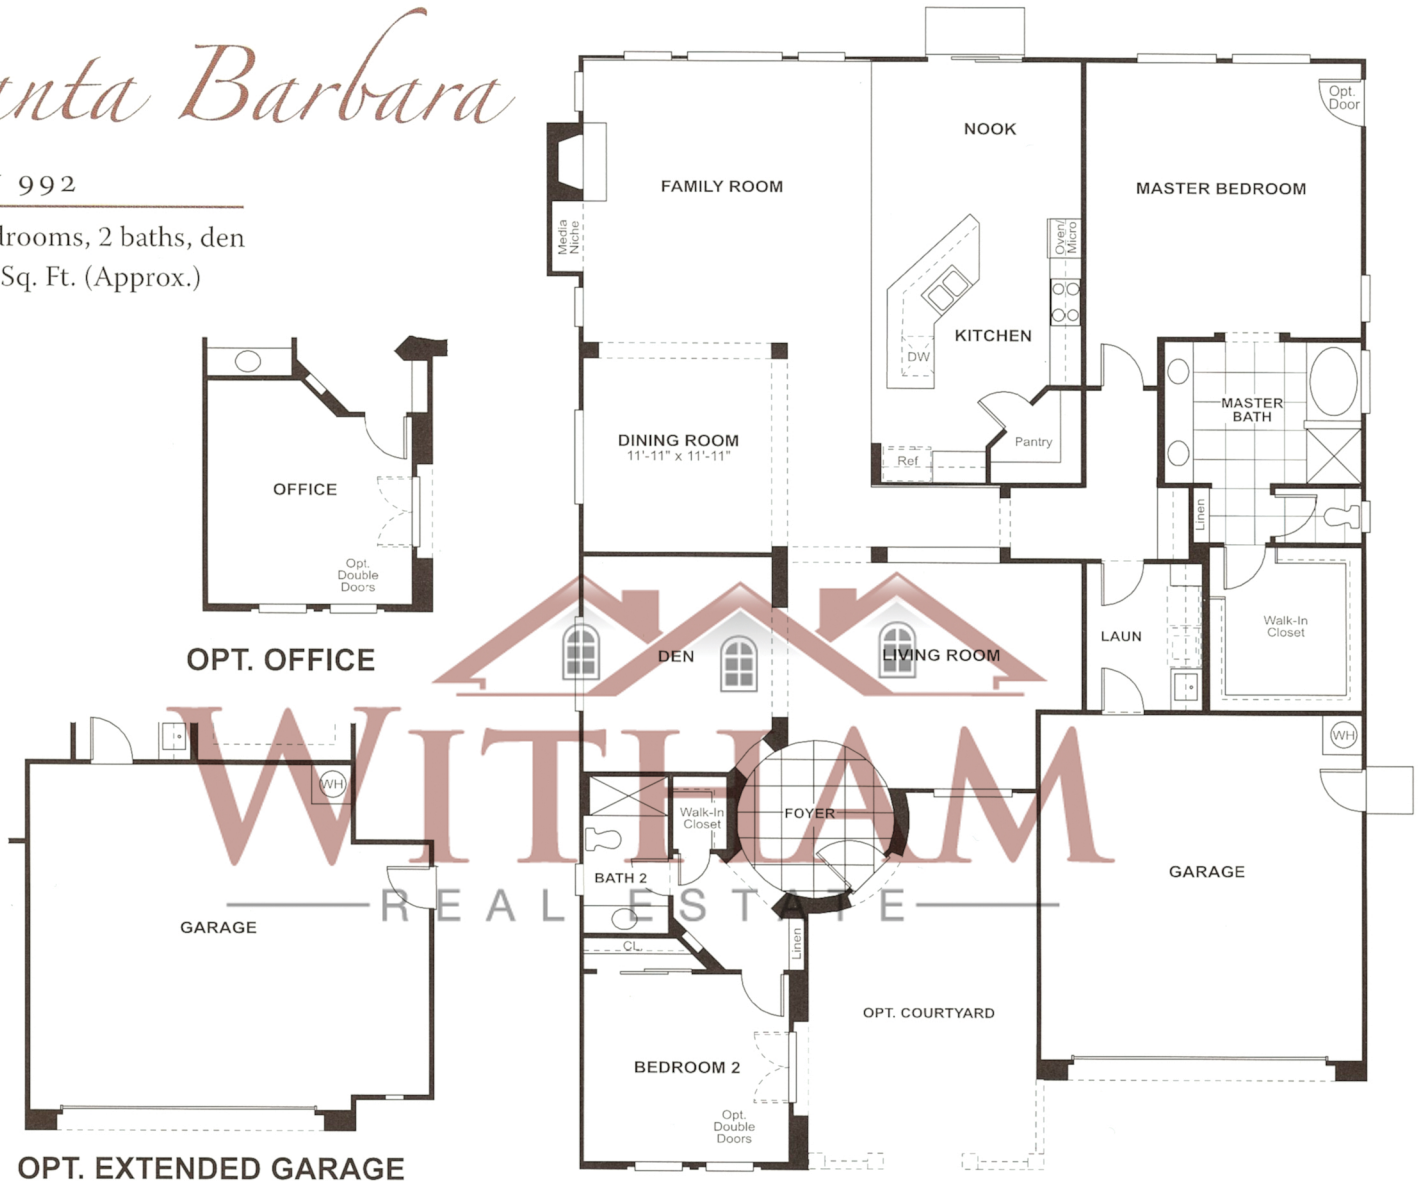

*Santa Barbara*

PLAN 992

- 2 bedrooms, 2 baths, den
- 2612 Sq. Ft. (Approx.)

ELEVATION A

ELEVATION B

ELEVATION C