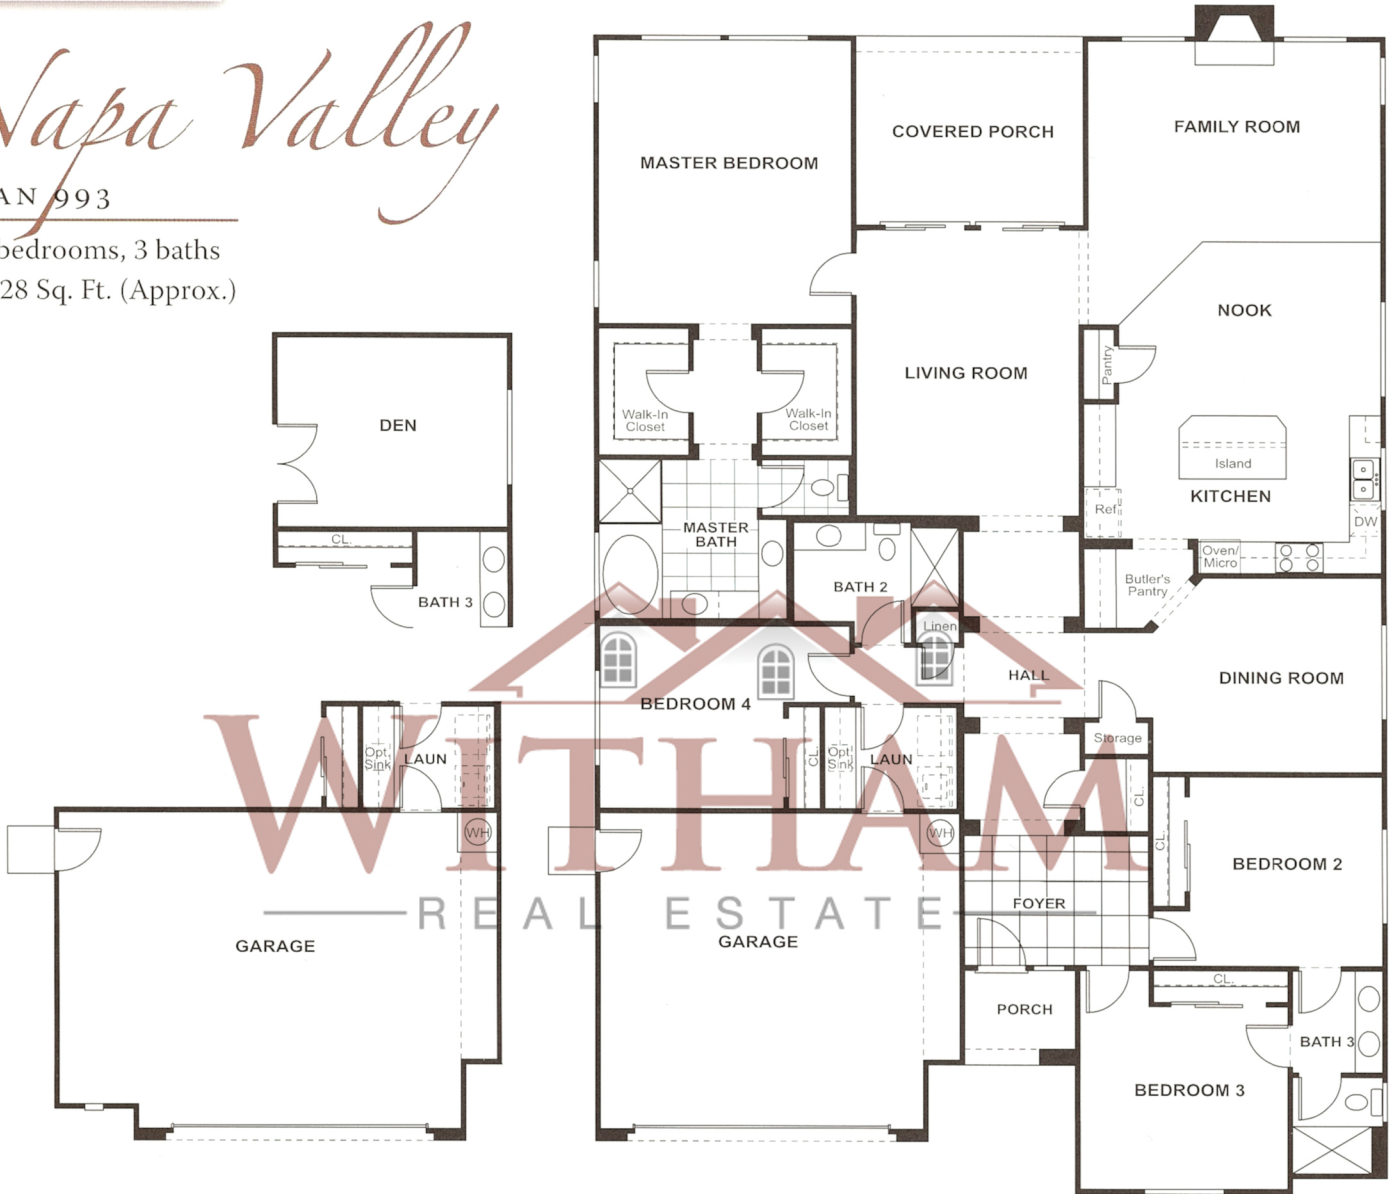

*Napa Valley*

PLAN 993

- 4 bedrooms, 3 baths
- 2828 Sq. Ft. (Approx.)

ELEVATION A

ELEVATION B

ELEVATION C