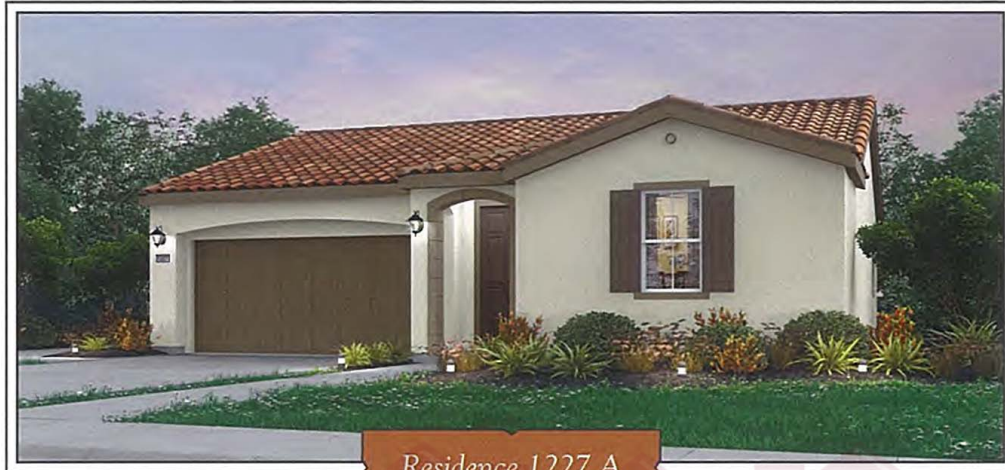

PRELIMINARY

— *Reflections at Heritage El Dorado Hills* —

RESIDENCE 1227

APPROX. 1,227 SQ. FT. • 2 BEDROOMS • 2 BATHROOMS • 2-BAY GARAGE

*Residence 1227 A*

*Residence 1227 B*

*Residence 1227 C*