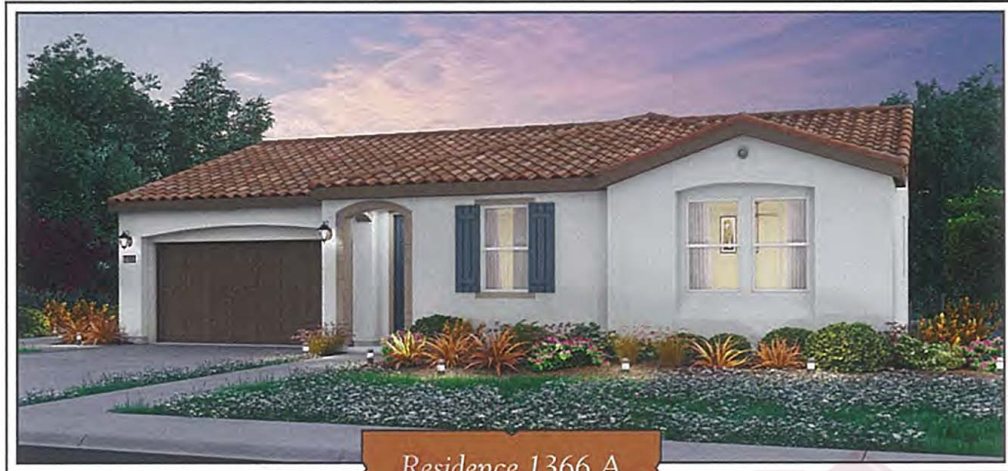

PRELIMINARY

— *Reflections at Heritage El Dorado Hills* —

RESIDENCE 1366

APPROX. 1,366 SQ. FT. • 2 BEDROOMS • 2 BATHROOMS • 2-BAY GARAGE

*Residence 1366 A*

*Residence 1366 B*

*Residence 1366 C*