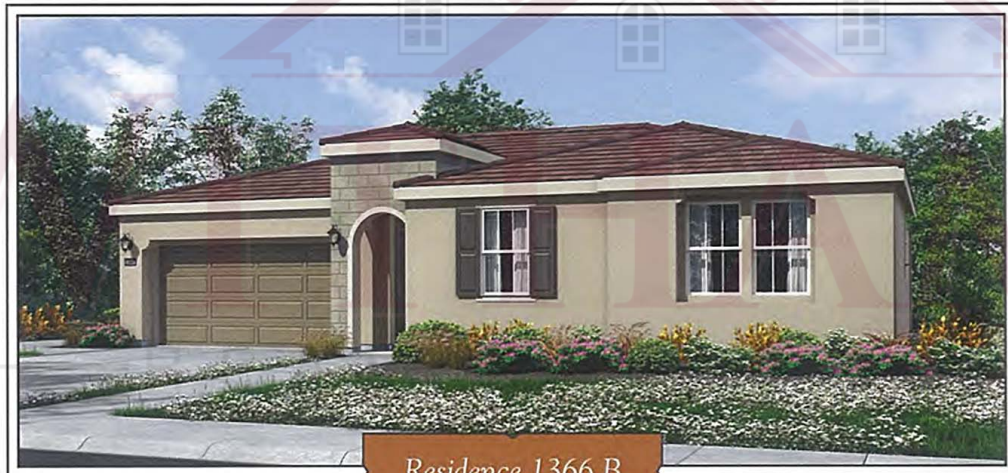

PRELIMINARY

— *Reflections at Heritage El Dorado Hills* —

RESIDENCE 1366

APPROX. 1,366 SQ. FT. • 2 BEDROOMS • 2 BATHROOMS • 2-BAY GARAGE

*Residence 1366 A*

*Residence 1366 B*

*Residence 1366 C*