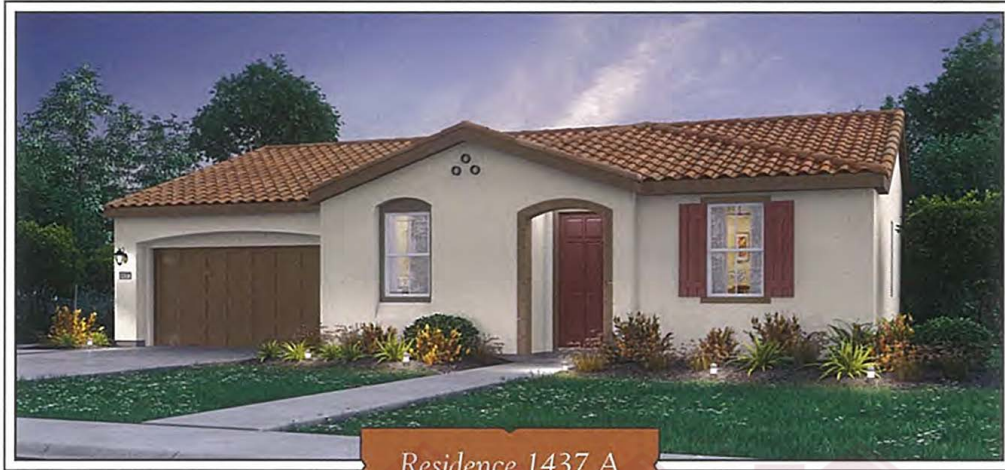

PRELIMINARY

— *Reflections at Heritage El Dorado Hills* —

RESIDENCE 1437

APPROX. 1,437 SQ. FT. • 2 BEDROOMS • 2 BATHROOMS • 2-BAY GARAGE

*Residence 1437 A*

*Residence 1437 B*

*Residence 1437 C*