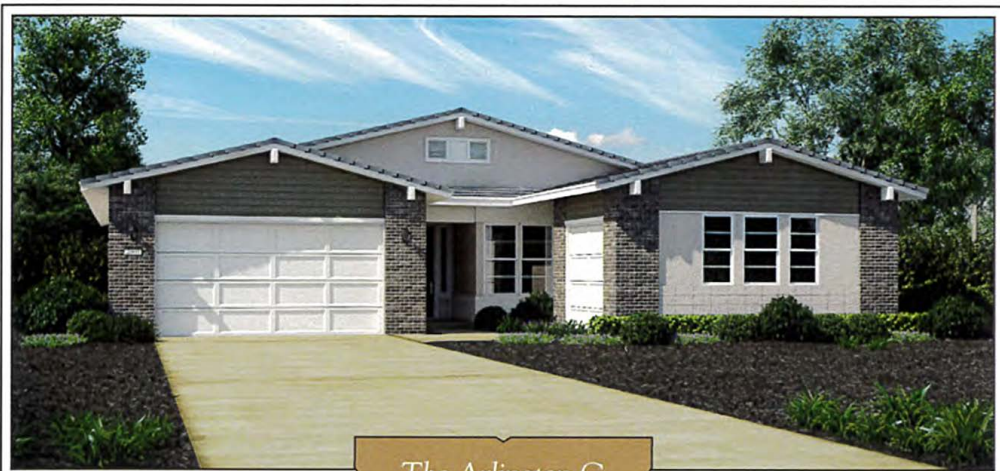

PRELIMINARY

*Estates at Heritage El Dorado Hills*

THE ARLINGTON

APPROX. 2,405 SQ. FT. • 2 BEDROOMS • DEN • 2.5 BATHROOMS • 3-BAY SPLIT GARAGE

*The Arlington A*

*The Arlington D*

*The Arlington G*