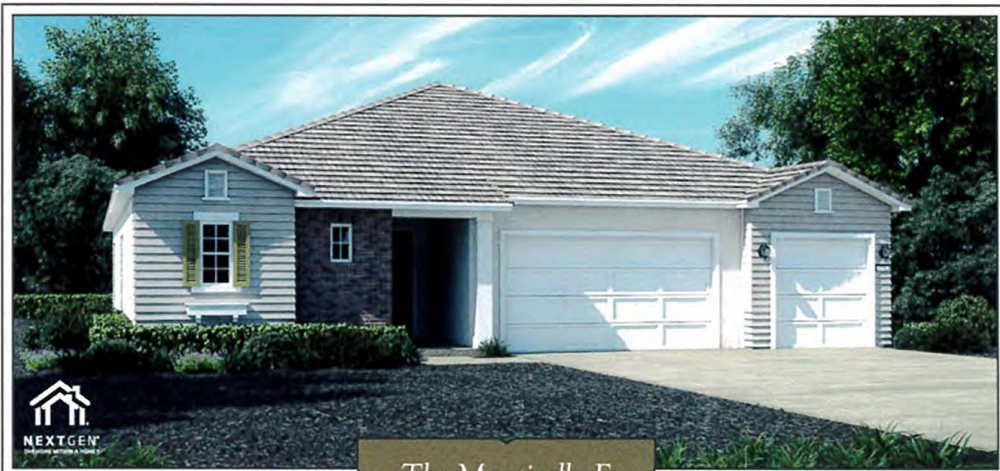

The Monticello F