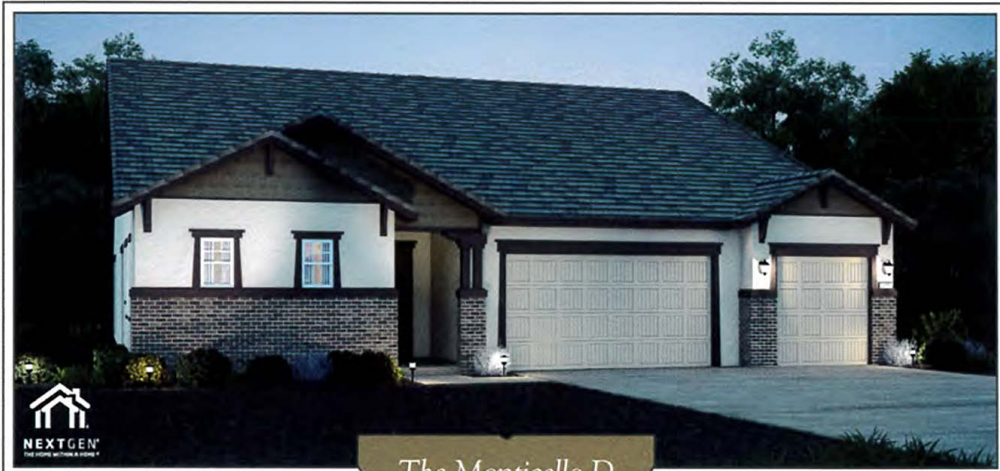

The Monticello D