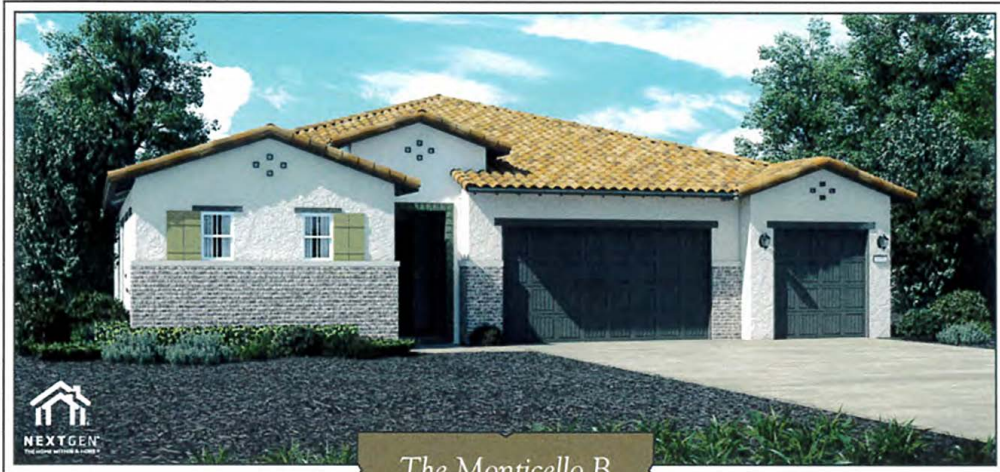

PRELIMINARY

*Estates at Heritage El Dorado Hills*

THE MONTICELLO

MAIN HOME: APPROX. 2,955 SQ. FT. • 2 BEDROOMS • 2.5 BATHROOMS • 3-BAY GARAGE

NEXT GEN SUITE: 1 BEDROOM • 1 BATHROOM • PRIVATE LIVING AREA & KITCHENETTE • PRIVATE ENTRANCE